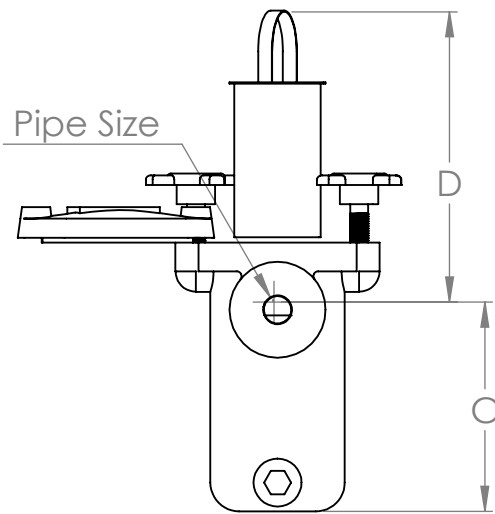

2

1

Equipment Adheres to CSAB139 Installation Code for Oil Burning Equipment (2006 & 2015), TSSA Liquid Fuels Handling Code, CSA C282, NFPA 30 Flammable and Combustible Liquids Code, NFPA 31 Standard for Installation of Oil Burning Equipment

Pipe Size	Weight	A	B	C	D	E
1/2"	8.5lbs	2.50"	3.50"	5.25"	7.00"	6.50"
3/4"	8.5lbs	2.50"	3.50"	5.25"	7.00"	6.50"
1"	8.5lbs	2.50"	3.50"	5.25"	7.00"	6.50"
1-1/4"	17lbs	2.75"	4.25"	8"	9.5"	N/A
1-1/2"	17lbs	2.75"	4.25"	8"	9.5"	N/A
2"	25lbs	4"	6"	9.5"	12.5"	N/A

ALBANY PUMP CO. LTD.

Copyright © 2017 Albany Pump Co. Ltd. All rights reserved. This drawing and the information contained or depicted herein are the sole property of Albany Pump Co. Ltd. Copies are communicated to the recipient in strict confidence and may not be retransmitted, published, reproduced, copied or used in any manner, including as the basis for the manufacture or sale of any products, without the express prior written consent of Albany Pump Co. Ltd..

TITLE:

SBS Strainer Dimensions

SIZE DWG. NO.

C

Strainer Assembly

SCALE: 1:5

SHEET 1 OF 1

2

1