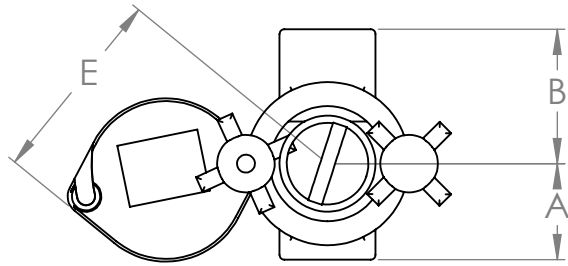

2

1

Equipment Adheres to CSAB139 Installation Code for Oil Burning Equipment (2006 & 2015), TSSA Liquid Fuels Handling Code, CSA C282, NFPA 30 Flammable and Combustible Liquids Code, NFPA 31 Standard for Installation of Oil Burning Equipment

Pipe Size	Weight	A	B	C	D	E
1/2"	8.5lbs	2.50"	3.50"	5.25"	7.00"	6.50"
3/4"	8.5lbs	2.50"	3.50"	5.25"	7.00"	6.50"
1"	8.5lbs	2.50"	3.50"	5.25"	7.00"	6.50"
1-1/4"	17lbs	2.75"	4.25"	8"	9.5"	N/A
1-1/2"	17lbs	2.75"	4.25"	8"	9.5"	N/A
2"	25lbs	4"	6"	9.5"	12.5"	N/A

ALBANY PUMP CO. LTD.

Copyright © 2017 Albany Pump Co. Ltd. All rights reserved. This drawing and the information contained or depicted herein are the sole property of Albany Pump Co. Ltd. Copies are communicated to the recipient in strict confidence and may not be retransmitted, published, reproduced, copied or used in any manner, including as the basis for the manufacture or sale of any products, without the express prior written consent of Albany Pump Co. Ltd..

TITLE:

SBS Strainer Dimensions

SIZE DWG. NO.

C

Strainer Assembly

SCALE: 1:5

SHEET 1 OF 1

2

1