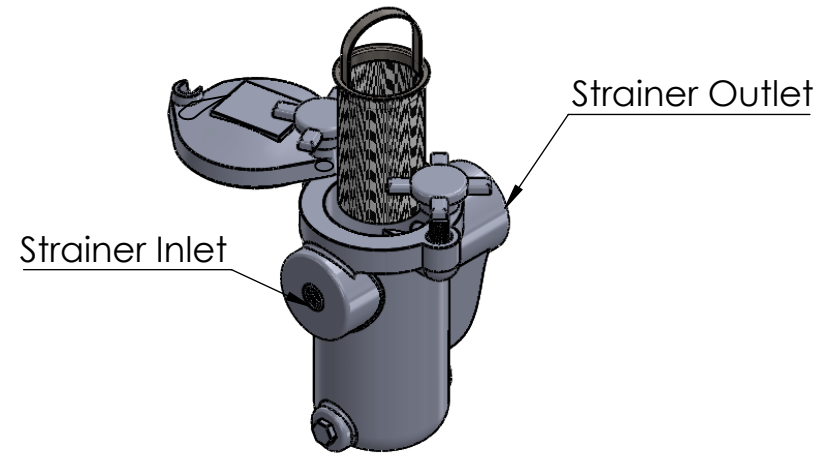

2

1

Equipment Adheres to CSAB139 Installation Code for Oil Burning Equipment (2006 & 2015), TSSA Liquid Fuels Handling Code, CSA C282, NFPA 30 Flammable and Combustible Liquids Code, NFPA 31 Standard for Installation of Oil Burning Equipment

Pipe Size	Weight	A	B	C	D	E
1/2"	8.5lbs	2.50"	3.50"	5.25"	7.00"	6.50"
3/4"	8.5lbs	2.50"	3.50"	5.25"	7.00"	6.50"
1"	8.5lbs	2.50"	3.50"	5.25"	7.00"	6.50"
1-1/4"	17lbs	2.75"	4.25"	8"	9.5"	N/A
1-1/2"	17lbs	2.75"	4.25"	8"	9.5"	N/A
2"	25lbs	4"	6"	9.5"	12.5"	N/A

ALBANY PUMP CO. LTD.

Copyright © 2017 Albany Pump Co. Ltd. All rights reserved. This drawing and the information contained or depicted herein are the sole property of Albany Pump Co. Ltd. Copies are communicated to the recipient in strict confidence and may not be retransmitted, published, reproduced, copied or used in any manner, including as the basis for the manufacture or sale of any products, without the express prior written consent of Albany Pump Co. Ltd..

TITLE:

SBS Strainer Dimensions

SIZE DWG. NO.

C

Strainer Assembly

SCALE: 1:5

SHEET 1 OF 1

2

1