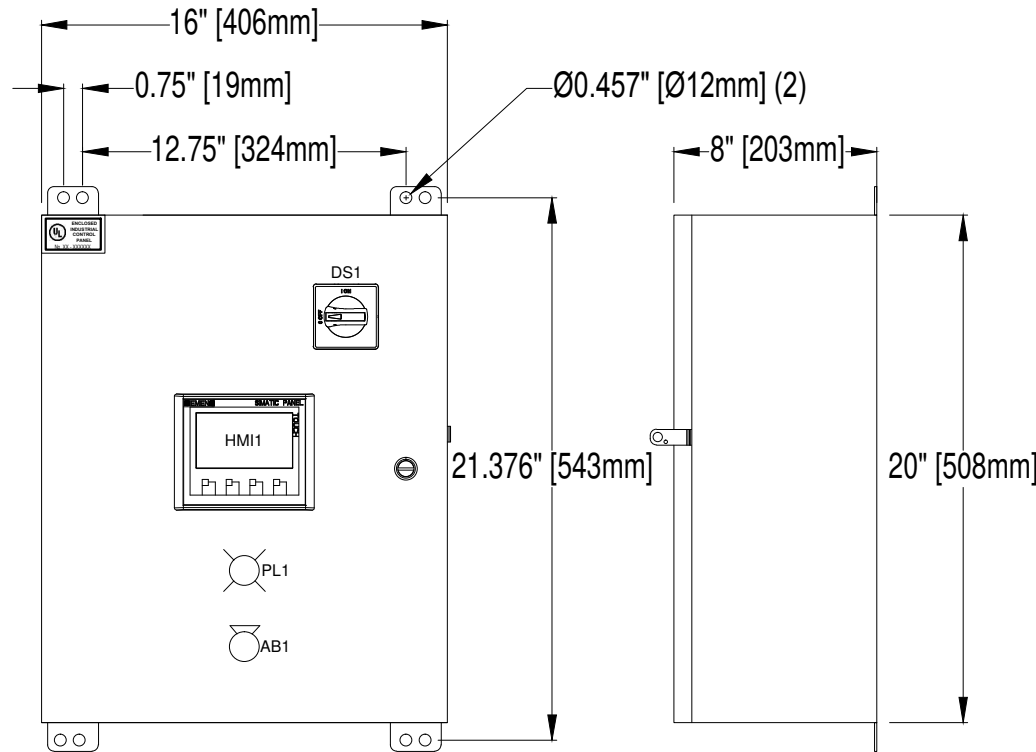

Simplex Oil Filtration Unit

Dimensions and External Layout

Model: SF1

PER QUOTE DRAWING No.

REV.	DESCRIPTION	DD/MM/YY

DRAWING No.

DESIG.	LABEL TEXT
AB1	-
DS1	MAIN DISCONNECT
HMI1	-
PL1	POWER ON

NEMA/CSA 1 ENCLOSURE ASA 61 GREY